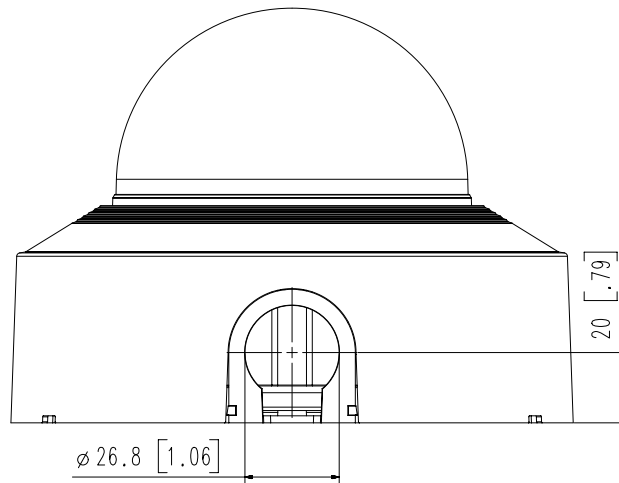

4	XND-C6083RV	'21.01.05
3	XND-C7083RV	'21.01.05
2	XND-C8083RV	'21.01.05
1	XND-C9083RV	'21.01.05
No.	MODEL NAME	DATE

Unit:mm[inch] SCALE:1/1 Hanwha Techwin

© Hanwha Techwin Co.,Ltd. All rights reserved.

A2