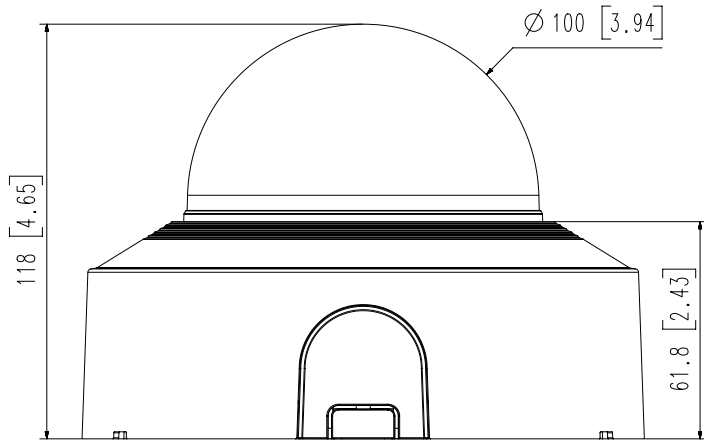

4	XND-C6083RV	'21.01.05
3	XND-C7083RV	'21.01.05
2	XND-C8083RV	'21.01.05
1	XND-C9083RV	'21.01.05
No.	MODEL NAME	DATE

Unit:mm[inch] SCALE:1/1 Hanwha Techwin

© Hanwha Techwin Co.,Ltd. All rights reserved.

A2