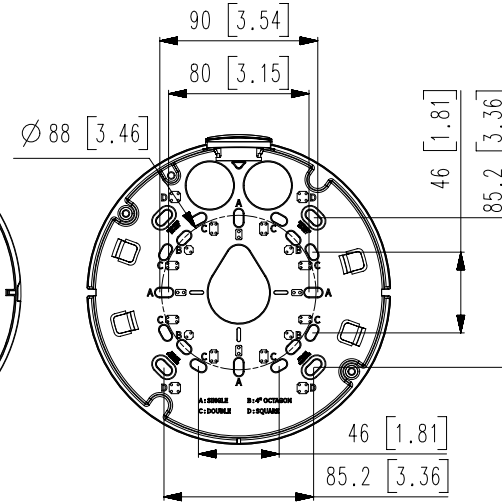

<b>Power Consumption</b>	PoE+: Max 20.00W, typical 17.00W 12VDC: Max 18.70W, typical 15.00W
--------------------------	---

<b>Mechanical</b>	
-------------------	--

<b>Color / Material</b>	White / Aluminum
<b>RAL Code</b>	RAL9003
<b>Product Dimensions / Weight</b>	Ø180x125mm(7.09x4.92"), Weight : 1.90Kg (4.19lb)

<b>DORI (EN62676-4 standard)</b>	
----------------------------------	--

<b>Detect (25PPM/ 8PPF)</b>	Wide: 62.9m(206.34ft) / Tele: 183m(600.33ft)
<b>Observe (63PPM/ 19PPF)</b>	Wide: 25.1m(82.34ft) / Tele: 73.3m(240.46ft)
<b>Recognize (125PPM/ 38PPF)</b>	Wide: 12.6m(41.33ft) / Tele: 36.6m(120.07ft)
<b>Identify (250PPM/ 76PPF)</b>	Wide: 6.3m(20.67ft) / Tele: 18.3m(60.03ft)

No.	MODEL NAME	DATE
13		
12	PNV-A9081ROP	20.12.30
11	PNV-A9081RLP	20.12.30
10	XNV-9082R	19.12.18
9	XNV-8082R	19.12.18
8	XNV-8081RE	19.12.18
7	XNV-6081RE	19.12.18
6	PNV-A9081R	19.09.27
5	XNV-8081R	19.09.27
4	XNV-6081R	19.09.27
3	XNV-6081	19.09.27
2	XNV-8081Z	19.09.27
1	XNV-6081Z	19.09.27
Unit:mm[inch] SCALE:1/1		