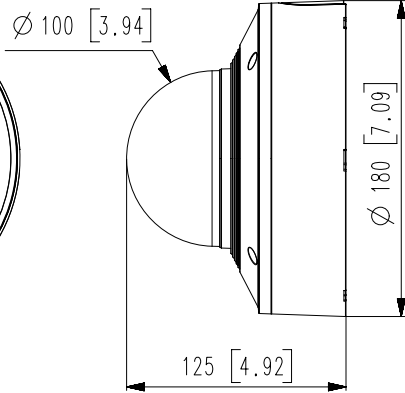

No.	MODEL NAME	DATE
13		
12	PNV-A9081ROP	20.12.30
11	PNV-A9081RLP	20.12.30
10	XNV-9082R	19.12.18
9	XNV-8082R	19.12.18
8	XNV-8081RE	19.12.18
7	XNV-6081RE	19.12.18
6	PNV-A9081R	19.09.27
5	XNV-8081R	19.09.27
4	XNV-6081R	19.09.27
3	XNV-6081	19.09.27
2	XNV-8081Z	19.09.27
1	XNV-6081Z	19.09.27
Unit:mm[inch] SCALE:1/1		

A0

© Hanwha Techwin Co.,Ltd. All rights reserved.