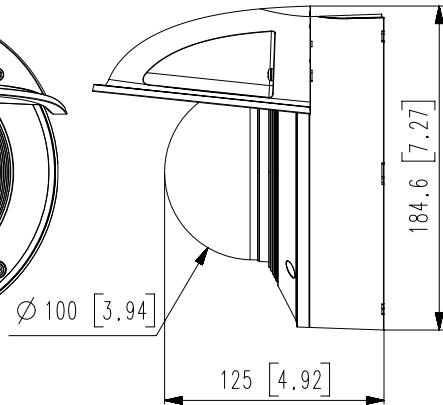

No.	MODEL NAME	DATE
13		
12	PNV-A9081ROP	20.12.30
11	PNV-A9081RLP	20.12.30
10	XNV-9082R	19.12.18
9	XNV-8082R	19.12.18
8	XNV-8081RE	19.12.18
7	XNV-6081RE	19.12.18
6	PNV-A9081R	19.09.27
5	XNV-8081R	19.09.27
4	XNV-6081R	19.09.27
3	XNV-6081	19.09.27
2	XNV-8081Z	19.09.27
1	XNV-6081Z	19.09.27
Unit:mm[inch] SCALE:1/1		

A0

© Hanwha Techwin Co.,Ltd. All rights reserved.