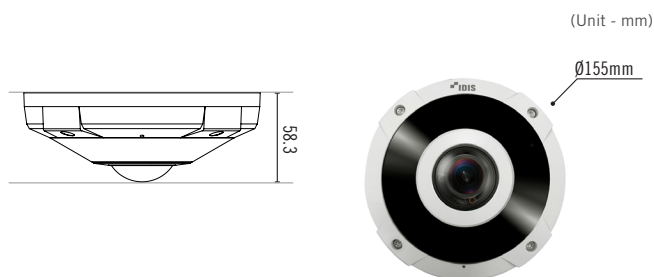

## DC-Y8C13WRX

- Easy installation with DirectIP NVR
- 12MP Sensor / 9.4MP (3200 x 2944) resolution
- Fixed-focal lens (f=1.2mm)
- micro SD/SDHC/SDXC, Smart Failover (Up to 256GB)
- Two-way audio
- Alarm in / out
- IK10 / IP67 supports
- PoE (IEEE 802.3af Class 3), 12VDC
- Day and night (ICR)
- True wide dynamic range (WDR)
- IR LED (Distance : 15m / 49.2ft)
- Various viewing composition, 6 dewarping view modes

### DIMENSIONS