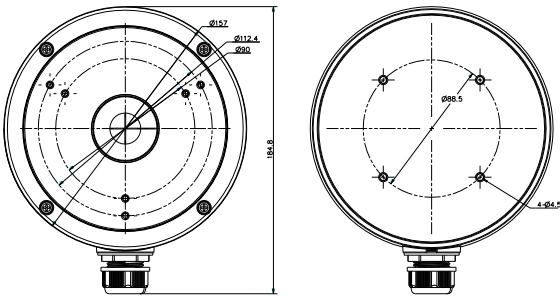

DS-1280ZJ-M

Junction Box for
Dome Camera

Features:

- Aluminum alloy material with surface spray treatment
- Waterproof design

Dimension:

Order Model:

DS-1280ZJ-M

Parameter:

Model	DS-1280ZJ-M
Parameters	Junction Box for Dome Camera
Appearance	Hikvision White
Material	Aluminum Alloy
Dimension	Φ 157×185×51.5mm
Weight	621g

Notice:

- The bracket should be installed on flat wall
- Waterproof rubber is necessary for outdoor application
- The wall must be capable of supporting over 3 times as much as the total weight of the camera and the mount.
- The maximum load capacity of the bracket is 4.5KG

Note: The actual dome camera may vary from the picture above.