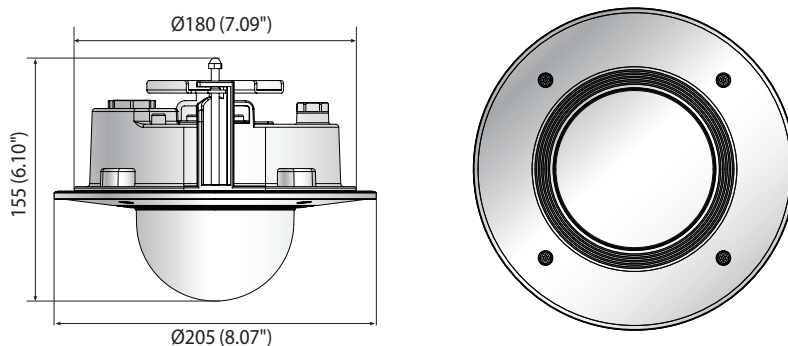

Dimensions

Unit : mm (inch)