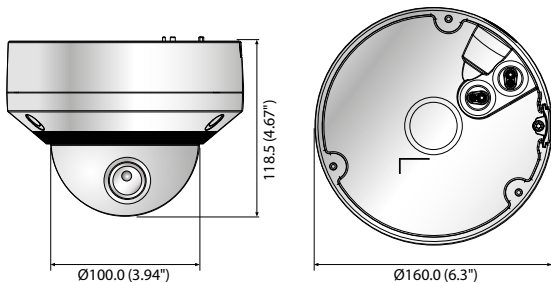

Dimensions

Unit: mm (inch)

Accessories (Optional)

XNV-6080	
VIDEO	
Imaging Device	1/2.8" 2M CMOS
Total Pixels	1,945(H) x 1,109(V) 2.16M
Effective Pixels	1,945(H) x 1,097(V) 2.13M
Scanning System	Progressive Scan
Min. Illumination	Color: 0.015Lux (F1.4, 1/30sec), B/W: 0.0015Lux (F1.4, 1/30sec)
S/N Ratio	50dB
Video Out	CVBS: 1.0Vpp / 75Ω composite, 720 x 480(N), 720 x 576(P), for installation USB: micro USB type B, 1280 x 720 for installation
LENS	
Focal Length (Zoom Ratio)	2.8 ~ 12mm (4.3x) motorized varifocal
Max. Aperture Ratio	F1.4(Wide) ~ F3.6(Tele)
Angular Field of View	H: 119.5° ~ 27.9° / V: 62.8° ~ 15.7° / D: 142.1° ~ 32.0°
Min. Object Distance	0.5m (1.64ft)
Focus Control	Simple focus (Motorized V/F) / Manual, Remote control via network (Manual, Simple focus)
Lens / Mount Type	DC auto iris, P-Iris / Board-in type
PAN / TILT / ROTATE	
Pan / Tilt / Rotate Range	0° ~ 354° / 0° ~ 67° / 0° ~ 355°
OPERATIONAL	
Camera Title	Off / On (Displayed up to 85 characters) - W/W: English / Numeric / Special characters - China: English / Numeric / Special / Chinese characters - Common: Multi-line (Max. 5), Color (Grey / Green / Red / Blue / Black / White), Transparency, Auto scale by resolution
Day & Night	Auto (ICR) / Color / B/W / External / Schedule
Backlight Compensation	Off / BLC / HLC (Masking / Dimming), WDR
Wide Dynamic Range	150dB
Contrast Enhancement	SSDR (Off / On)
Digital Noise Reduction	SSNRV (2D+3D noise filter) (Off / On)
Digital Image Stabilization	Off / On
Defog	Off / Auto (Input from fog detection) / Manual
Motion Detection	Off / On (8ea, 8point polygonal zones), Handover
Privacy Masking	Off / On (32ea, Polygonal) - Color: Grey / Green / Red / Blue / Black / White, Mosaic
Gain Control	Off / Low / Middle / High
White Balance	ATW / AWC / Manual / Indoor / Outdoor (Included mercury & Sodium)
Contrast	Level adjustment
LDC (Lens Distortion Correction)	Off / On (5 levels with min / max)
Electronic Shutter Speed	Minimum / Maximum / Anti flicker (2 ~ 1/12,000sec)
Digital PTZ	24x, Digital PTZ (Preset, Group)
Flip / Mirror	Off / On, Hallway view: 90°/270° Tampering, Loitering, Directional detection, Defocus detection, Fog detection, Virtual line, Enter / Exit, (Dis)Appear, Audio detection, Face detection, Motion detection, Digital auto tracking, Sound classification
Video & Audio Analytics	Input 1ea / Output 1ea
Alarm I/O	Alarm input, Motion detection, Video & Audio analytics, Network disconnect
Alarm Triggers	File upload via FTP, E-mail, Notification via E-mail, Local storage (SD/SDHC/SDXC) or NAS recording at event triggers, External output, DPTZ preset
Alarm Events	Support
Pixel Counter	Support
NETWORK	
Ethernet	RJ-45 (10/100BASE-T)
Video Compression Format	H.265 / H.264 (MPEG-4 part 10/AVC): Main / Baseline / High, MJPEG
Resolution	1920 x 1080, 1280 x 1024, 1280 x 960, 1280 x 720, 1024 x 768, 800 x 600, 800 x 448, 720 x 576, 720 x 480, 640 x 480, 640 x 360, 320 x 240
Max. Framerate	H.265 / H.264: Max. 60fps at all resolutions, MJPEG: Max. 30fps
Smart Codec	Manual mode (Area-based: 5ea)
WiseStream II	Support
Video Quality Adjustment	H.265 / H.264: Target bitrate level control, MJPEG: Target bitrate level control
Bitrate Control Method	H.265 / H.264: CBR or VBR, MJPEG: VBR
Streaming Capability	Multiple streaming (Up to 10 profiles)
Audio In	Selectable (Mic in / Line in), Supply voltage: 2.5V DC (4mA), Input impedance: approx. 2KΩhm
Audio Out	Line out, Max output level: 1Vrms
Audio Compression Format	G.711 u-law/G.726 selectable, G.726 (ADPCM) 8KHz, G.711 8KHz G.726: 16Kbps, 24Kbps, 32Kbps, AAC-LC: 48Kbps at 8/16/32/48KHz
Audio Communication	Bi-directional (2-way)
IP	IPv4, IPv6
Protocol	TCP/IP, UDP/IP, RTP (UDP), RTP (TCP), RTCP, RTSP, NTP, HTTP, HTTPS, SSL/TLS, DHCP, PPPoE, FTP, SMTP, ICMP, IGMP, SNMPv1/v2c/v3(MIB-2), ARP, DNS, DDNS, QoS, PIM-SM, UPnP, Bonjour
Security	HTTPS/SSL login authentication, Digest login authentication IP address filtering, User access log, 802.1X authentication (EAP-TLS, EAP-LEAP)
Streaming Method	Unicast / Multicast
Max. User Access	20 users at unicast mode
Edge Storage	SD/SDHC/SDXC 2slot (Up to 512GB) - Continuous recording (1st slot to 2nd slot) NAS (Network Attached Storage), Local PC for instant recording
Application Programming Interface	ONVIF profile S/G, SUNAPI (HTTP API), Wisenet Open Platform
Webpage Language	English, Korean, Chinese, French, Italian, Spanish, German, Japanese, Russian, Swedish, Portuguese, Czech, Polish, Turkish, Dutch, Hungarian, Greek
Web Viewer	Supported OS: Windows 7, 8.1, 10, Mac OS X 10.10, 10.11, 10.12 Non-plugin Webviewer - Supported Browser: Google Chrome 54, MS Edge 38, Mozilla Firefox 49 (Window 64bit only), Apple Safari 9 * Mac OS X only Plug-in Webviewer - Supported Browser: MS Explore 11, Apple Safari 9 * Mac OS X only
Central Management Software	SmartViewer, SSM
ENVIRONMENTAL	
Operating Temperature / Humidity	-40°C ~ +55°C (-40°F ~ +131°F) / Less than 90% RH
Storage Temperature / Humidity	-50°C ~ +60°C (-58°F ~ +140°F) / Less than 90% RH
Ingress Protection / Vandal Resistance	IP67, IP66, NEMA 4X / IK10
ELECTRICAL	
Input Voltage / Current	24V AC ±10%, 12V DC ±10%, PoE (IEEE802.3af)
Power Consumption	Max. 7W (12VDC), Max. 7.8W (PoE), Max. 8.2W (24VAC)
MECHANICAL	
Color / Material	Ivory / Aluminum
Dimensions (WxH)	Ø160.0 x 118.5mm (Ø6.3" x 4.67")
Weight	985g (2.17lb)