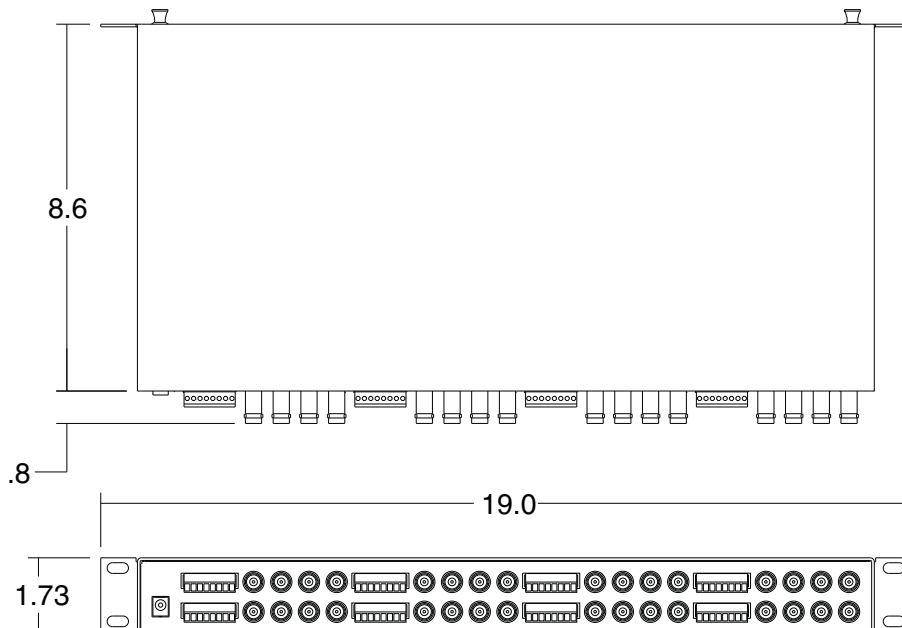

Description

The **VH3200** powered card cage holds up to four VB41x8, TR515x8 and TR560x8 video receiver cards (each sold separately) in any combination. The VH3200 is powered from a 24VAC wall pack. It uses a maximum of 18VA so several units can be run from a larger supply.

Specification

| | |
|--------------------|---------------------------------------------------------|
| Size | 1.75" H x 19" W x 9.4" D |
| Power Requirements | 24VAC, 800mA |
| Input | Low voltage current loop from balanced UTP transmitters |
| Output-Video | 1.0 vpp composite video Monochrome or color |
| Shipping Weight | 14 lbs |